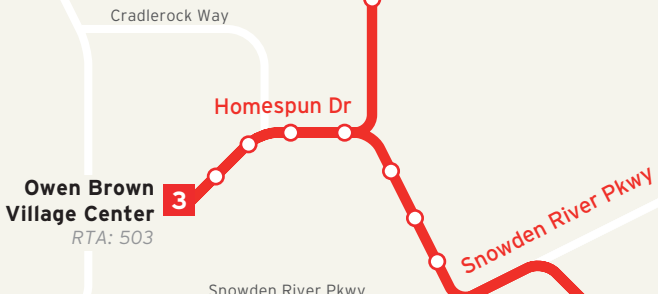

407

Owen Brown / Kings Contrivance

Columbia

Mall in Columbia
 RTA: 401, 402, 403, 404, 405, 408, 501, 503
 MTA: 203, 305, 310, 315, 320, 325

Oakland Mills Village Center

Oakland Mills High School
 Blandair Park

Stevens Forest Rd
 Kilimanjaro Rd

Owen Brown

Owen Brown Village Center
 RTA: 503

Snowden Square
 RTA: 406, 408, 501

Kings Contrivance Village Center

Hammond High School

Kings Contrivance

not to scale

Regional Transportation Agency of Central Maryland
transitRTA.com • 800-270-9553

Weekdays

to Kings Contrivance					to Mall in Columbia				
Mall in Columbia (depart)	Oakland Mills Village Center	Owen Brown Village Center	Snowden Square (Westbound)	Kings Contrivance Village Center (arrive)	Kings Contrivance Village Center (depart)	Snowden Square (Westbound)	Owen Brown Village Center	Oakland Mills Village Center	Mall in Columbia (arrive)
1	2	3	4	5	5	4	3	2	1
---	---	---	---	---	---	---	5:29	5:38	5:50
---	---	---	---	---	6:00	6:13	6:21	6:30	6:42
6:00	6:11	6:20	6:28	6:44	7:00	7:13	7:21	7:30	7:42
7:00	7:11	7:20	7:28	7:44	8:00	8:13	8:21	8:30	8:42
8:00	8:11	8:20	8:28	8:44	9:00	9:13	9:21	9:30	9:42
9:00	9:11	9:20	9:28	9:44	10:00	10:13	10:21	10:30	10:42
10:00	10:11	10:20	10:28	10:44	11:00	11:13	11:21	11:30	11:42
11:00	11:11	11:20	11:28	11:44	12:00	12:13	12:21	12:30	12:42
12:00	12:11	12:20	12:28	12:44	1:00	1:13	1:21	1:30	1:42
1:00	1:11	1:20	1:28	1:44	2:00	2:13	2:21	2:30	2:42
2:00	2:11	2:20	2:28	2:44	3:00	3:13	3:21	3:30	3:42
3:00	3:11	3:20	3:28	3:44	4:00	4:13	4:21	4:30	4:42
4:00	4:11	4:20	4:28	4:44	5:00	5:13	5:21	5:30	5:42
5:00	5:11	5:20	5:28	5:44	6:00	6:13	6:21	6:30	6:42
6:00	6:11	6:20	6:28	6:44	7:00	7:13	7:21	7:30	7:42
7:00	7:11	7:20	7:28	7:44	8:00	8:13	8:21	8:30	8:42
8:00	8:11	8:20	8:28	8:44	9:00	9:13	9:21	9:30	9:42
9:00	9:11	9:20	9:28	9:44	---	---	---	---	---
10:00	10:11	10:20	---	---	---	---	10:30	10:39	10:51
11:00	11:11	11:20	---	---	---	---	---	---	---