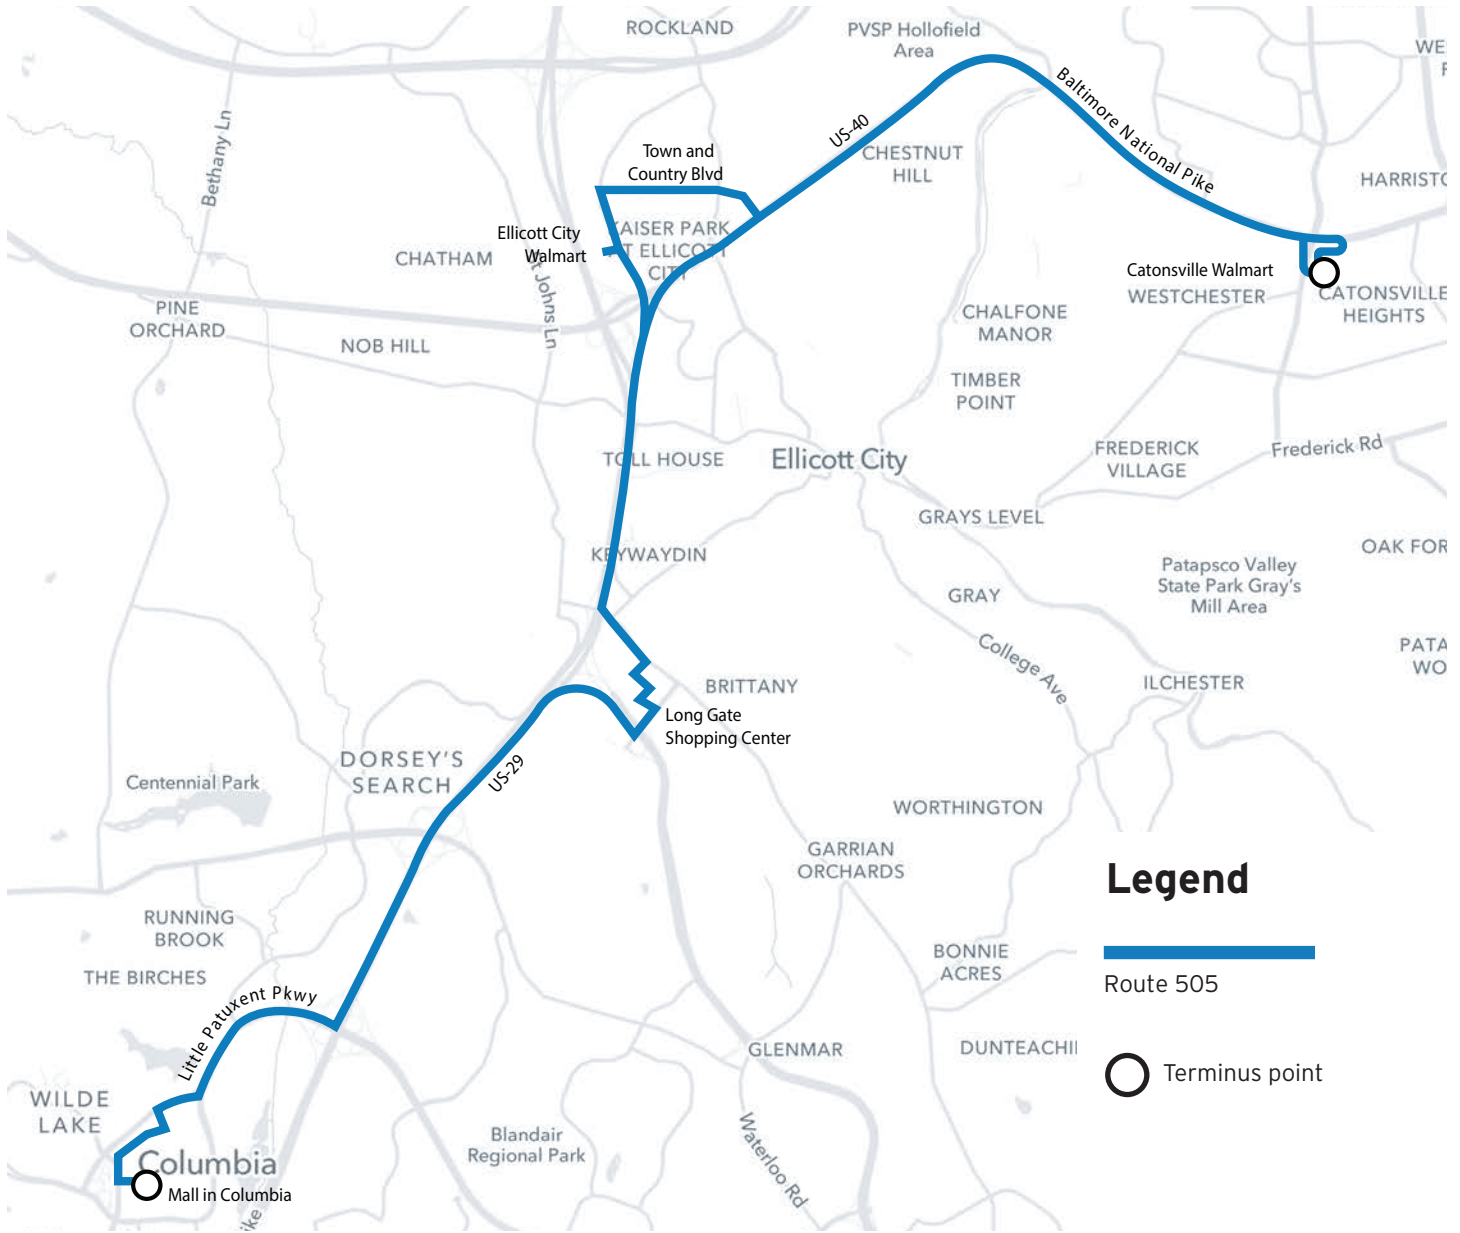

Route 505

Mall in Columbia - Catonsville

Service span

60-minute frequency

Weekdays 6:00 am - 9:45 pm

Saturdays 8:00 am - 9:45 pm

Sundays 9:00 am - 5:45 pm

Service Notes:

- Takes over longhaul service between Columbia and Ellicott City from route 405, and expands connection east to Catonsville Walmart bus hub
- Creates new connection between RTA and MTA services (CityLink Purple, LocalLink 77), shortening transit commutes to/from Catonsville by over two hours