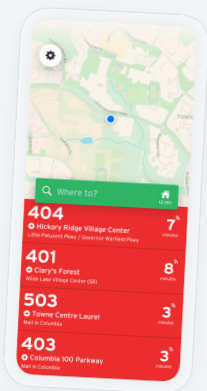

Your bus, in real time.

+  transit

Download *Transit* and immediately see nearby routes, sorted by proximity.

SWITCH DIRECTIONS ↔

Swipe left/right on any route to view the different directions.

REAL-TIME ETAs 📶

Countdowns followed by waves are real-time predictions.

Tap any route in the list for more info.

ROUTE MAP 📍

See vehicle locations in real time and find nearby stops.

SERVICE ALERTS ⚠️

Keep on top of schedule changes, detours or unexpected issues.

UPCOMING DEPARTURES 🕒

See the next three arrivals, or view the full schedule.

FAVORITES ★

Always take the same route? Make it show up at the top of the list.

Download *Transit*,
now officially endorsed by RTA.
Available on Android and iOS.