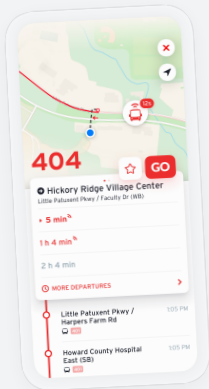

Your bus, in real time.

+  transit

Download *Transit* and immediately see nearby routes, sorted by proximity.

SWITCH DIRECTIONS ↔

Swipe left/right on any route to view the different directions.

REAL-TIME ETAs 📶

Countdowns followed by waves are real-time predictions.

Tap any route in the list for more info.

ROUTE MAP 📍

See vehicle locations in real time and find nearby stops.

SERVICE ALERTS ⚠️

Keep on top of schedule changes, detours or unexpected issues.

UPCOMING DEPARTURES 🕒

See the next three arrivals, or view the full schedule.

FAVORITES ★

Always take the same route? Make it show up at the top of the list.

Download *Transit*,
now officially endorsed by RTA.
Available on Android and iOS.