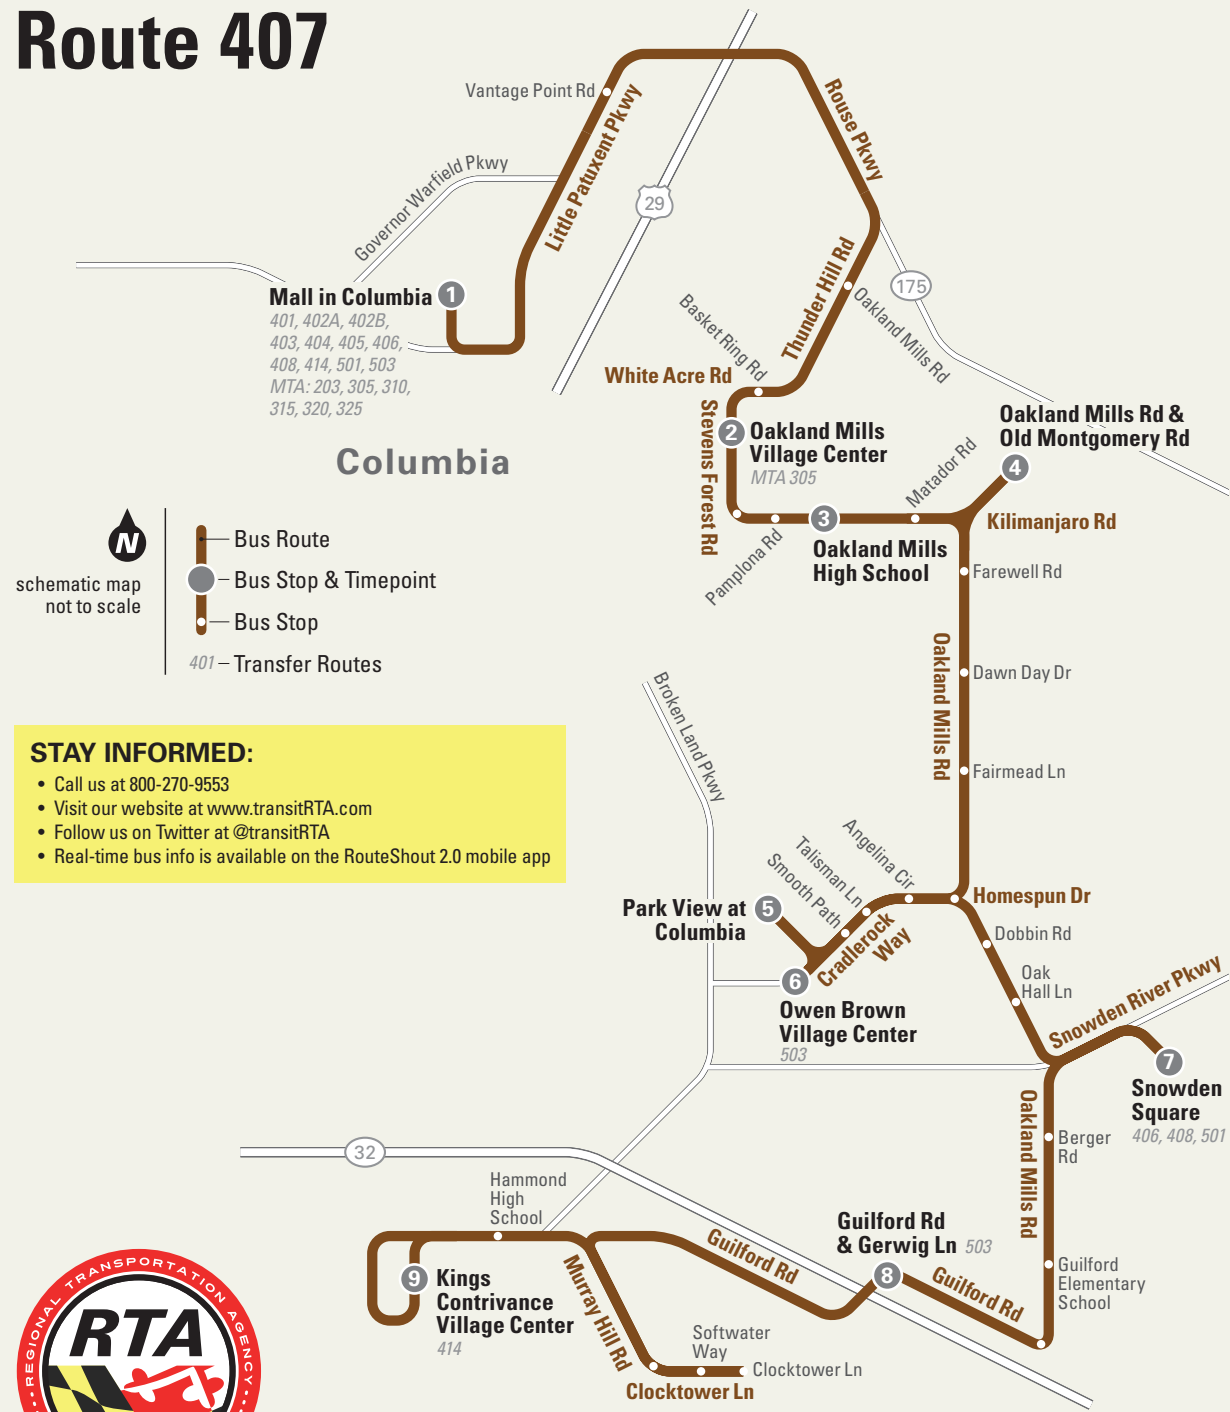

# Route 407

**Mall in Columbia**  
401, 402A, 402B,  
403, 404, 405, 406,  
408, 414, 501, 503  
MTA: 203, 305, 310,  
315, 320, 325

## Columbia

- schematic map not to scale
- Bus Route
- Bus Stop & Timepoint
- Bus Stop
- 401 - Transfer Routes

# Welcome Aboard!

RTA is your connection to all corners of Central Maryland, including Howard County, Anne Arundel County, City of Laurel and Northern Prince George's County. Hop on and let us take you to work, school, shopping or anywhere else you need to go!

# Route 407

- Mall in Columbia
- Oakland Mills Village Center
- Owen Brown Village Center
- Snowden Square
- Guilford Rd & Gerwig Ln
- Clocktower Ln & Murray Hill Rd
- Kings Contrivance Village Center