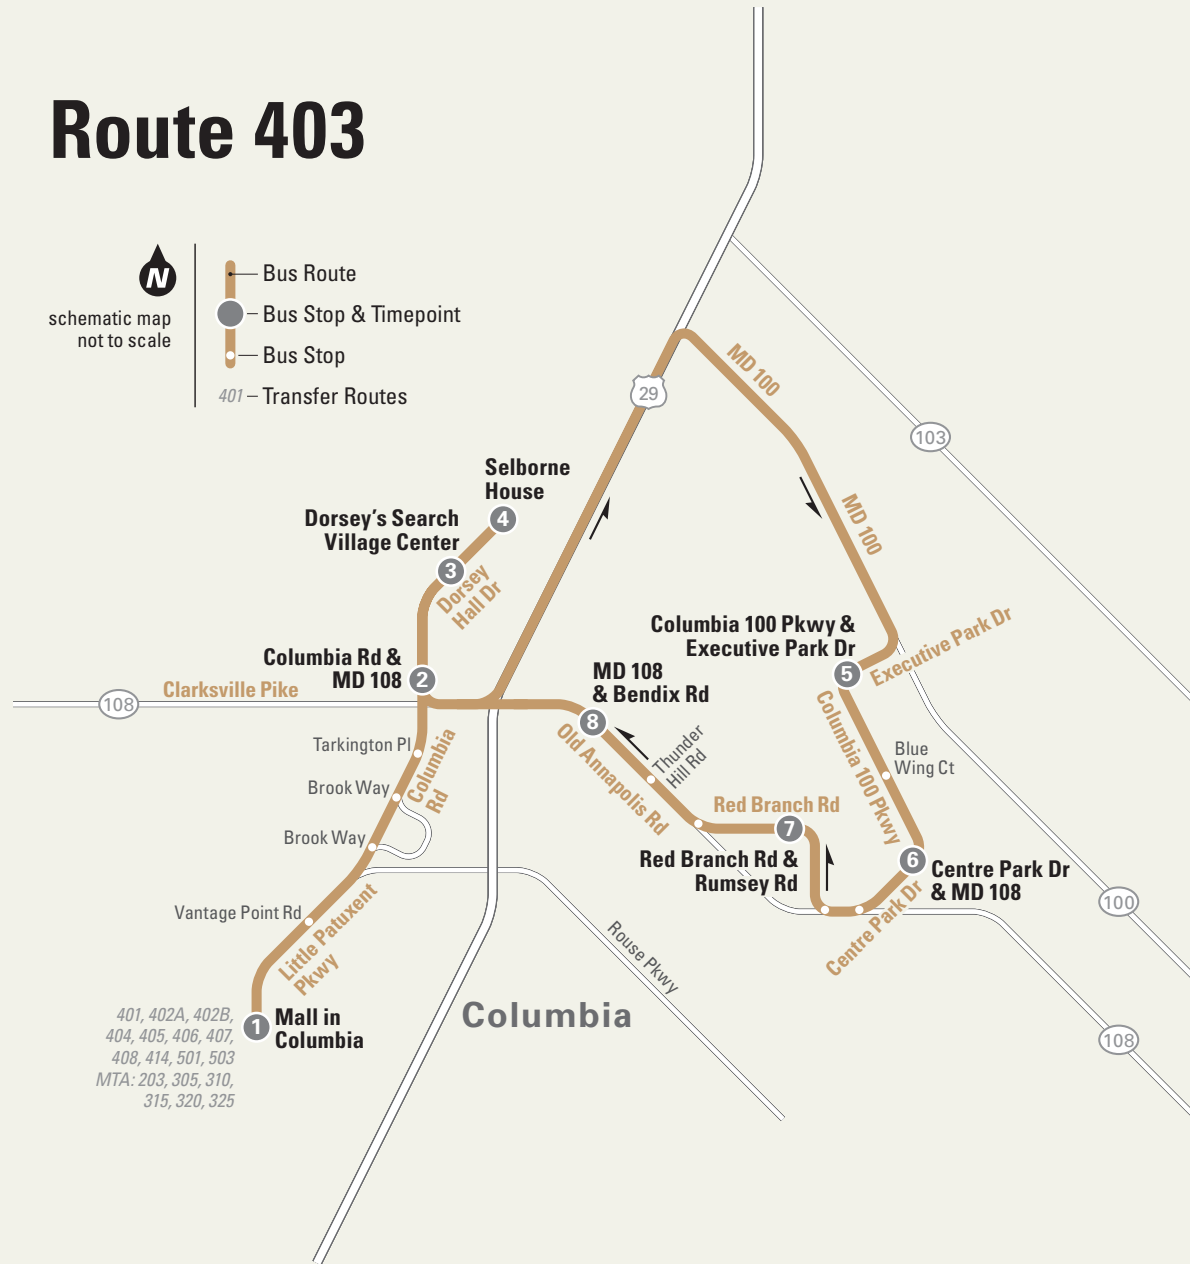

Route 403

- N**
schematic map
not to scale
- Bus Route
 - Bus Stop & Timepoint
 - Bus Stop
 - 401 – Transfer Routes

401, 402A, 402B,
404, 405, 406, 407,
408, 414, 501, 503
MTA: 203, 305, 310,
315, 320, 325

RTA is your connection to all corners of Central Maryland, including Howard County, Anne Arundel County, City of Laurel and Northern Prince George's County. Hop on and let us take you to work, school, shopping or anywhere else you need to go!

People with a speech or hearing disability, please use Relay 7-1-1.

This schedule was printed on recycled paper using recycled ink.

BUS SCHEDULE

Route 403

- Mall in Columbia
- Dorsey's Search Village Center
- Selborne House
- Centre Park Dr & MD 108
- Red Branch Rd & Rumsey Rd
- MD 108 & Bendix Rd