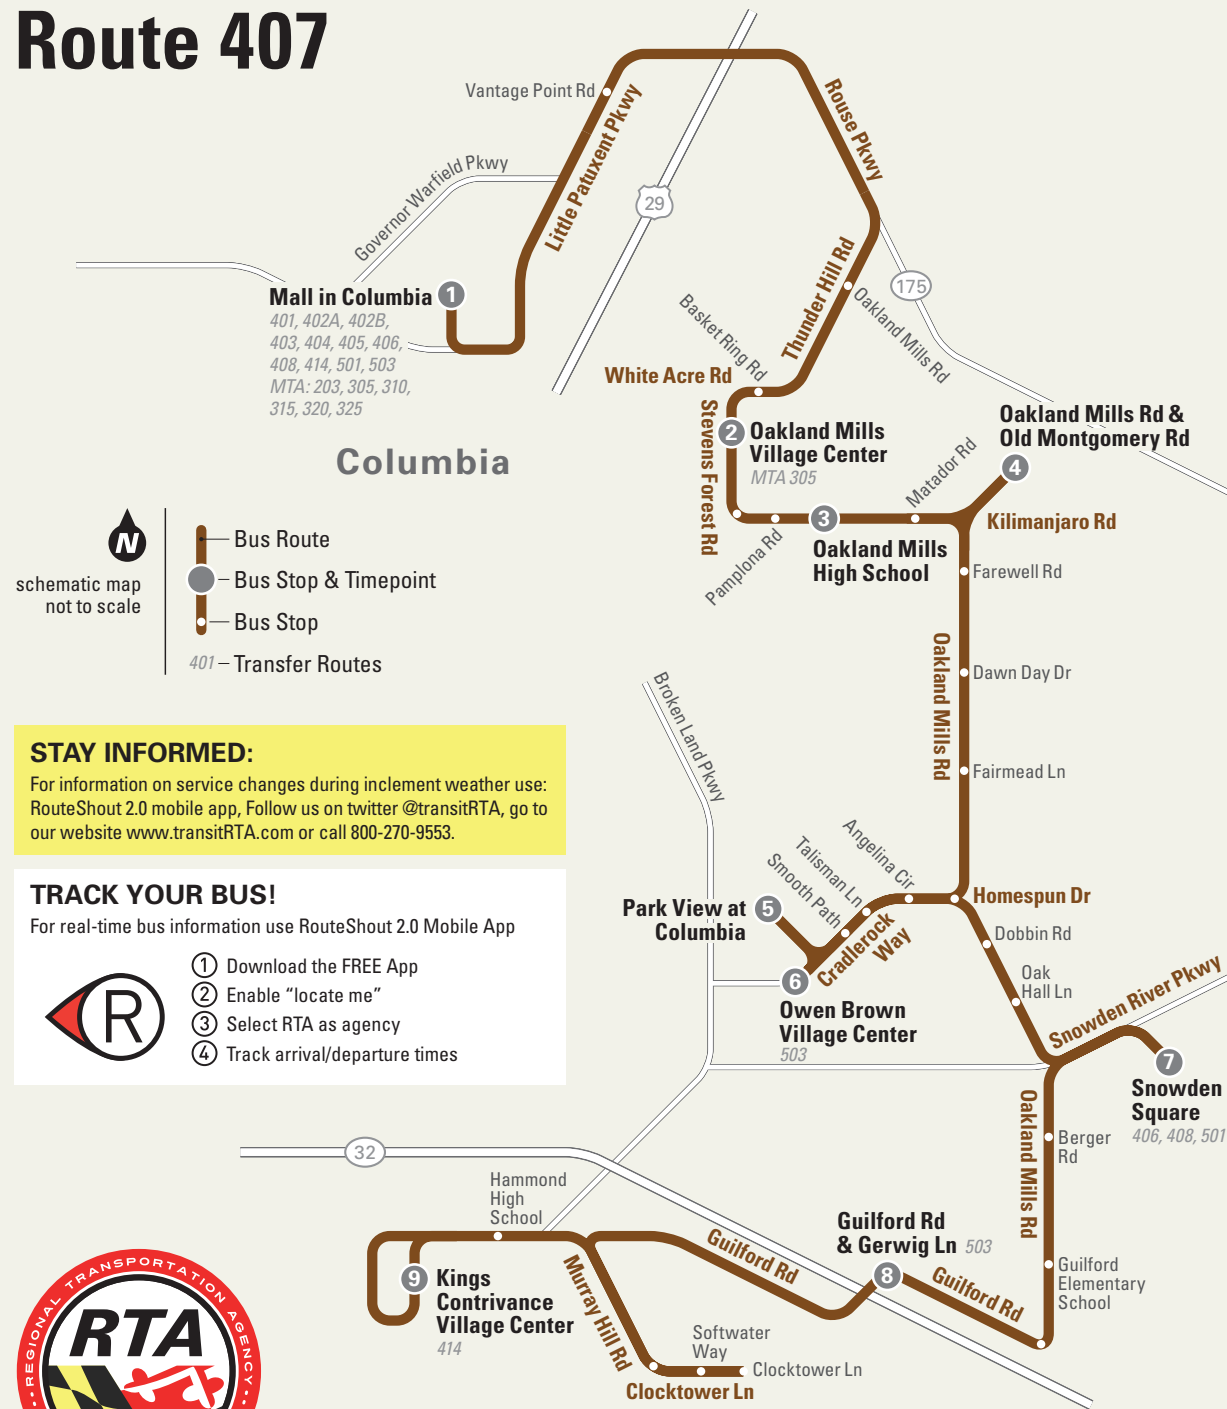

Route 407

STAY INFORMED:
For information on service changes during inclement weather use: RouteShout 2.0 mobile app, Follow us on twitter @transitRTA, go to our website www.transitRTA.com or call 800-270-9553.

TRACK YOUR BUS!
For real-time bus information use RouteShout 2.0 Mobile App

1. Download the FREE App
2. Enable "locate me"
3. Select RTA as agency
4. Track arrival/departure times

Welcome Aboard!

RTA is your connection to all corners of Central Maryland, including Howard County, Anne Arundel County, City of Laurel and Northern Prince George's County. Hop on and let us take you to work, school, shopping or anywhere else you need to go!

FIXED ROUTE FARES

Fare (Per Trip)	$2.00 cash
Day Pass (Ride All Day)	$5.00 cash
* Available for purchase on bus only * Transfers are no longer available	
Monthly Pass	$40.00
10-Ride Ticket Booklet	$15.00
Monthly Student Pass	$20.00
* Must show current student ID	
Children Age 5 and Under	Free
Seniors 60+ years of age or Persons with a Disability Ride Fixed Route for FREE with valid ID.	Free
Accepted forms of ID: State Driver's License, State ID, Passport or Medicare Card. ID must be shown to driver when boarding.	

All customers must pay full fare to board the bus. Exact change only. Please have your fare, ticket or pass ready when boarding. NO refunds or exchanges.

MTA Charm Card and WMATA SmarTrip Cards are accepted at designated transfer points only.

For ADA /GPT Certification please call RTA Mobility at 800-270-9553.

* Prior certification is required to purchase ADA/GPT tickets.
* Rider must show ID to board.

To order tickets/passes online or for a list of walk-in locations, go to www.transitRTA.com.

For more information call 800-270-9553.

People with a speech or hearing disability, please use Relay 7-1-1.

This schedule was printed on recycled paper using recycled ink.

BUS SCHEDULE

Route 407

- Mall in Columbia
- Oakland Mills Village Center
- Owen Brown Village Center
- Snowden Square
- Guilford Rd & Gerwig Ln
- Clocktower Ln & Murray Hill Rd
- Kings Contrivance Village Center

Monday-Sunday Service

Effective May 2019

800.270.9553
transitRTA.com
for RTA transit information